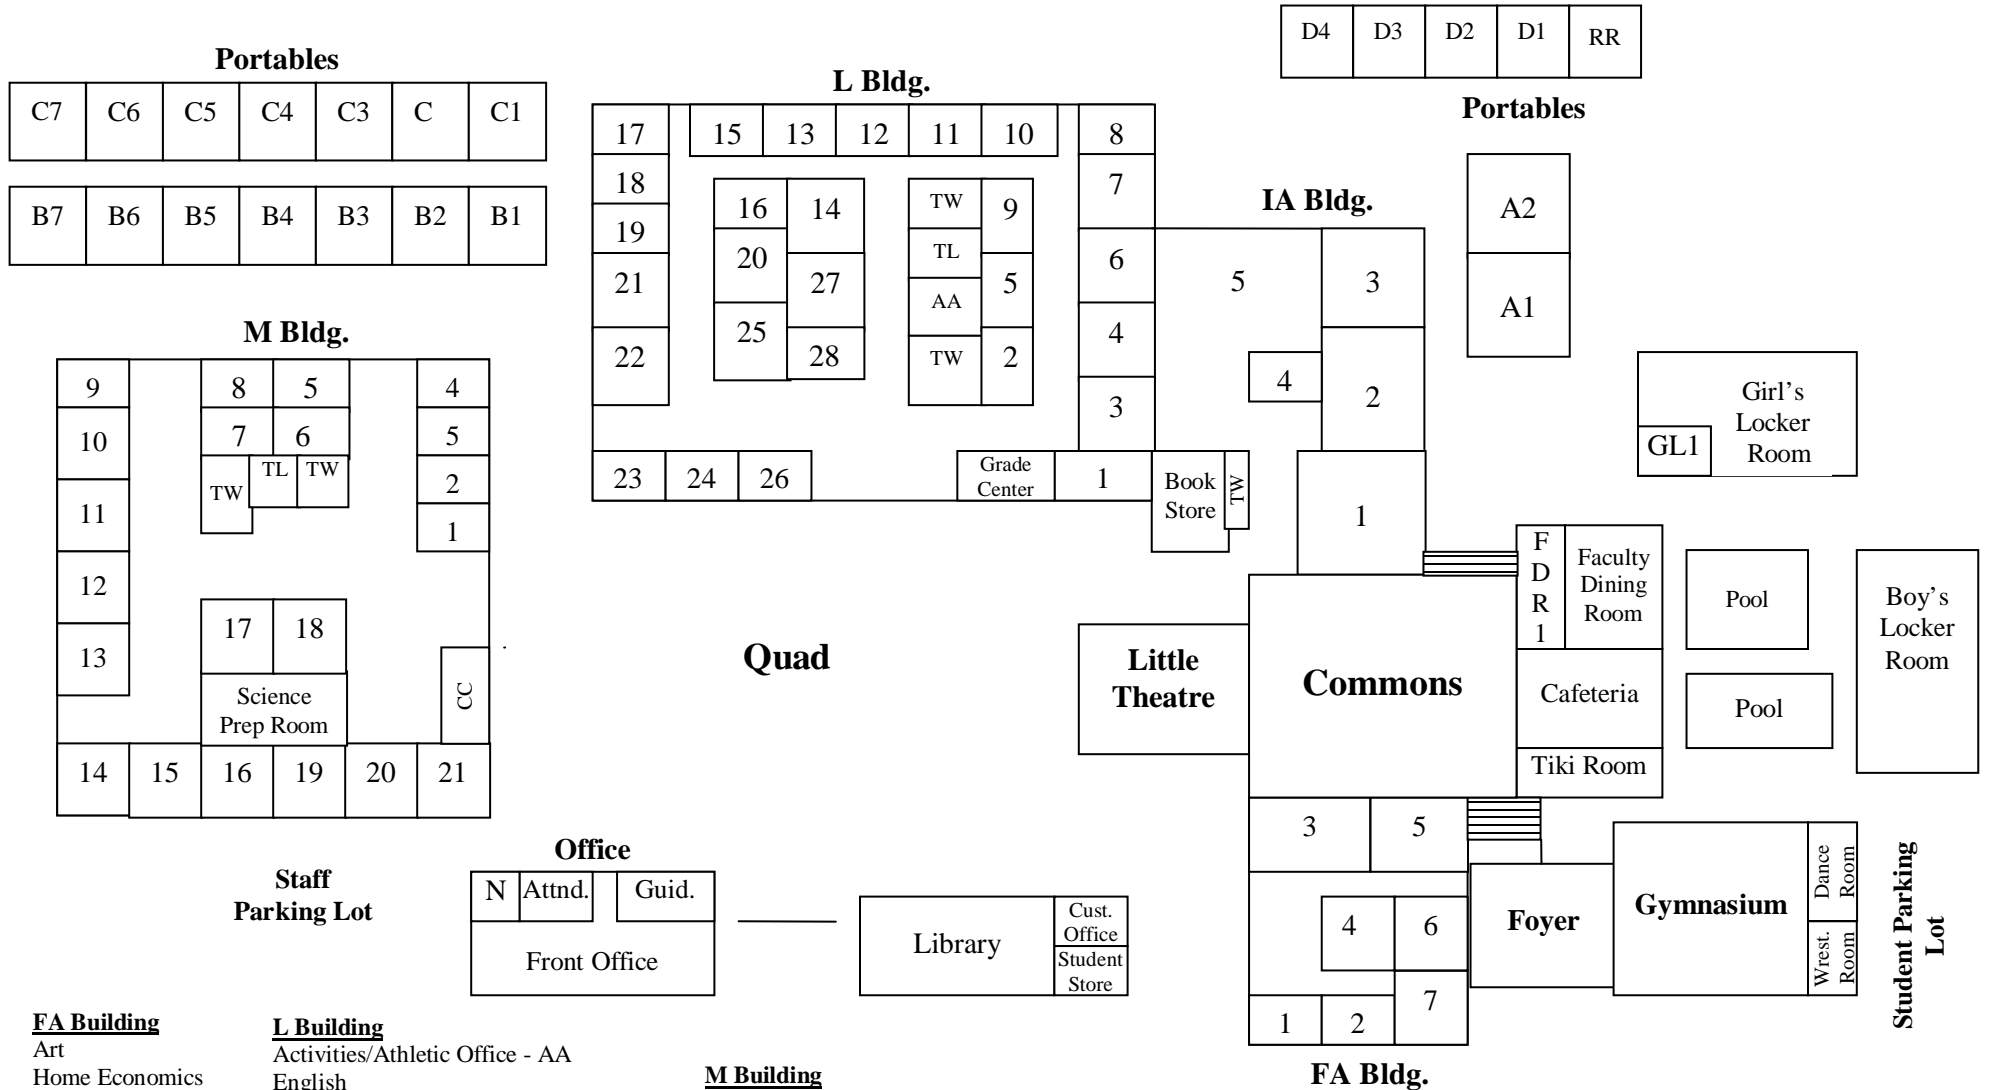

Los Amigos High School Map

FA Building

- Art
- Home Economics
- Music

IA Building

- Auto Careers
- Construction
- CAD Drafting
- Tech Lab

L Building

- Activities/Athletic Office - AA
- English
- ELD
- Grade Center
- Language
- Social Science
- Special Education
- Teachers' Work Room - TW
- Teachers' Lounge - TL

M Building

- Business
- College Center - CC
- Math
- Science
- Special Education
- Teachers' Workroom - TW
- Teachers' Lounge - TL

Miscellaneous

- Conference Room - FDR1
- Classroom - GL1
- Little Theatre - LT
- Library - Lib
- Dance Room - DR
- Nurse's Office - N

Portable Classrooms →

- Portable Restrooms - RR
- Student Store - SS
- Custodial Office - Cust.
- Wrestling Room - WR

- A1,A2
- B1, B2, B3
- B4, B5, B6, B7
- C1, C2, C3
- C4, C5, C6, C7
- D1, D2, D3, D4